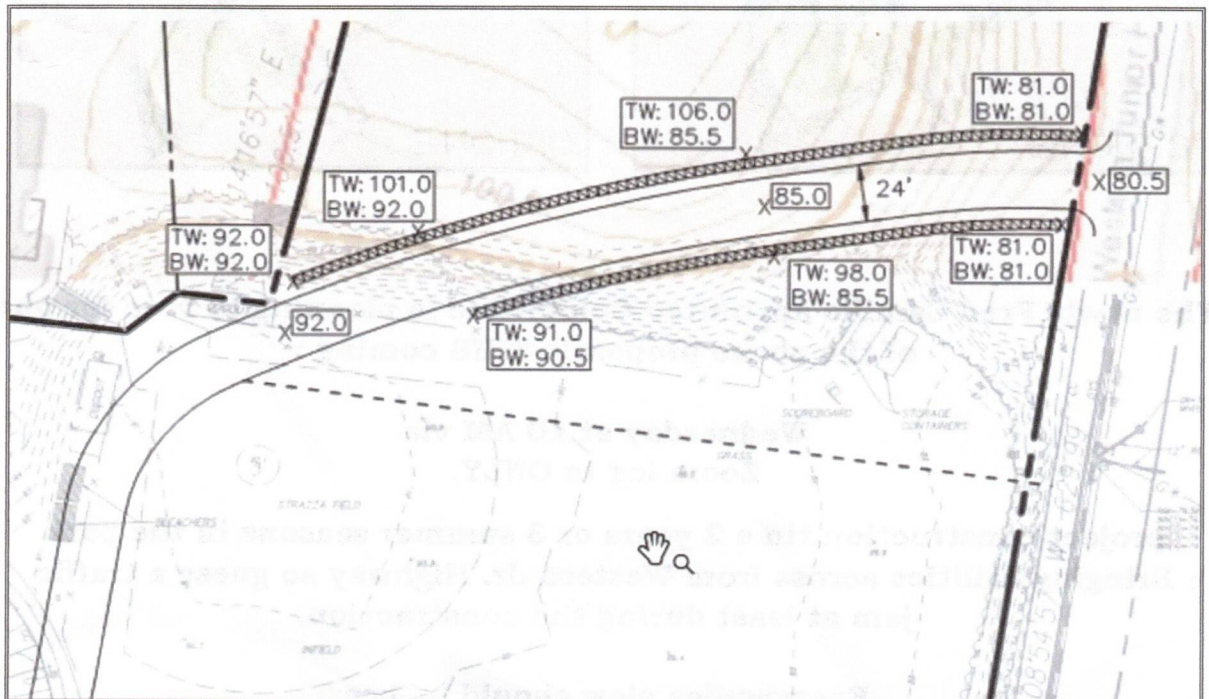

Also

CONSTRUCTION OF A SECOND ALTERNATIVE ACCESS ROAD

**Is being looked at via the woods
cutting down 10+ feet thru the rock formation north of current ballfield
Closing the Sue Metz Way entrance**

All this because they need to replace the ice surface ?